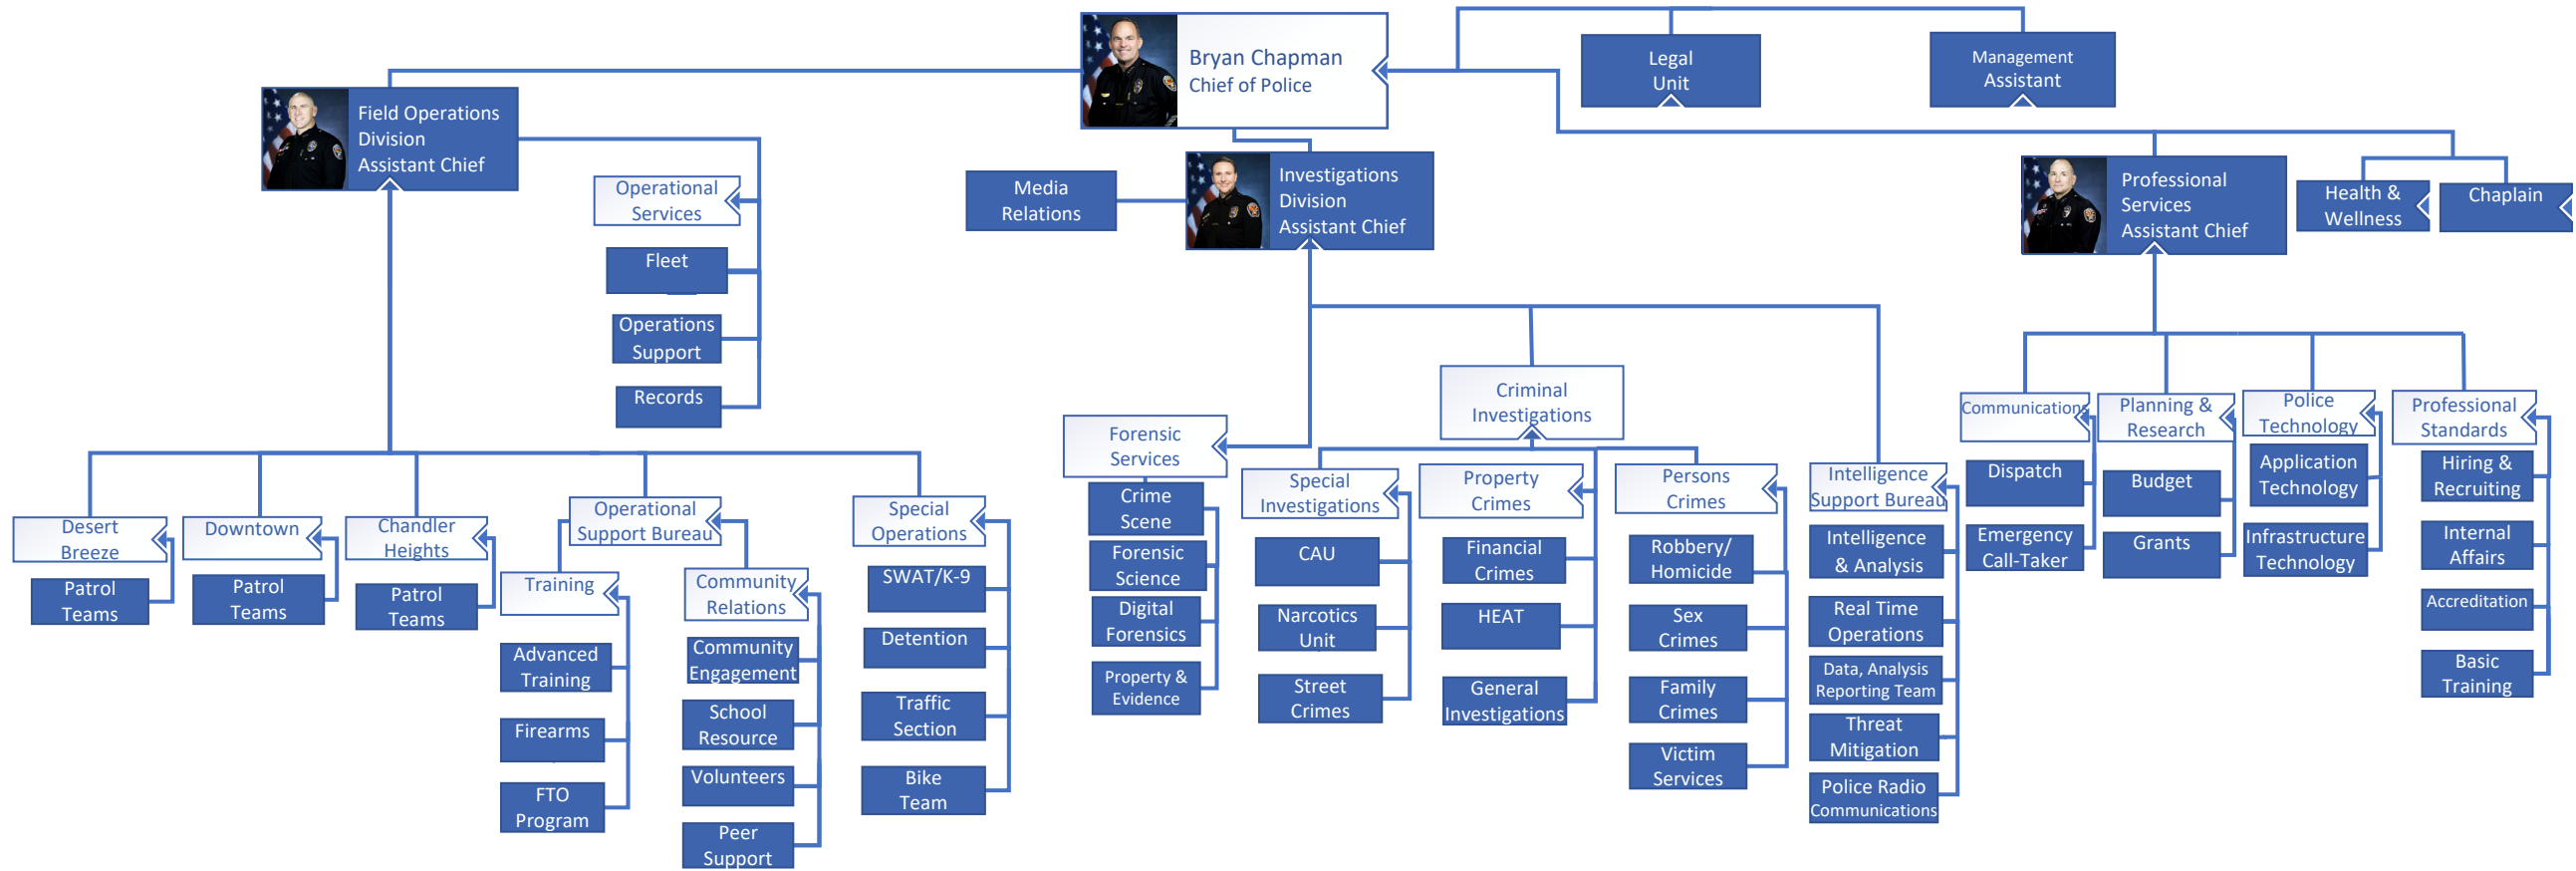

# Organization Chart

Chandler Police Department  
2026

Current Authorized Strength: 542  
Sworn 348  
Civilian 194  
Effective 7/6/26