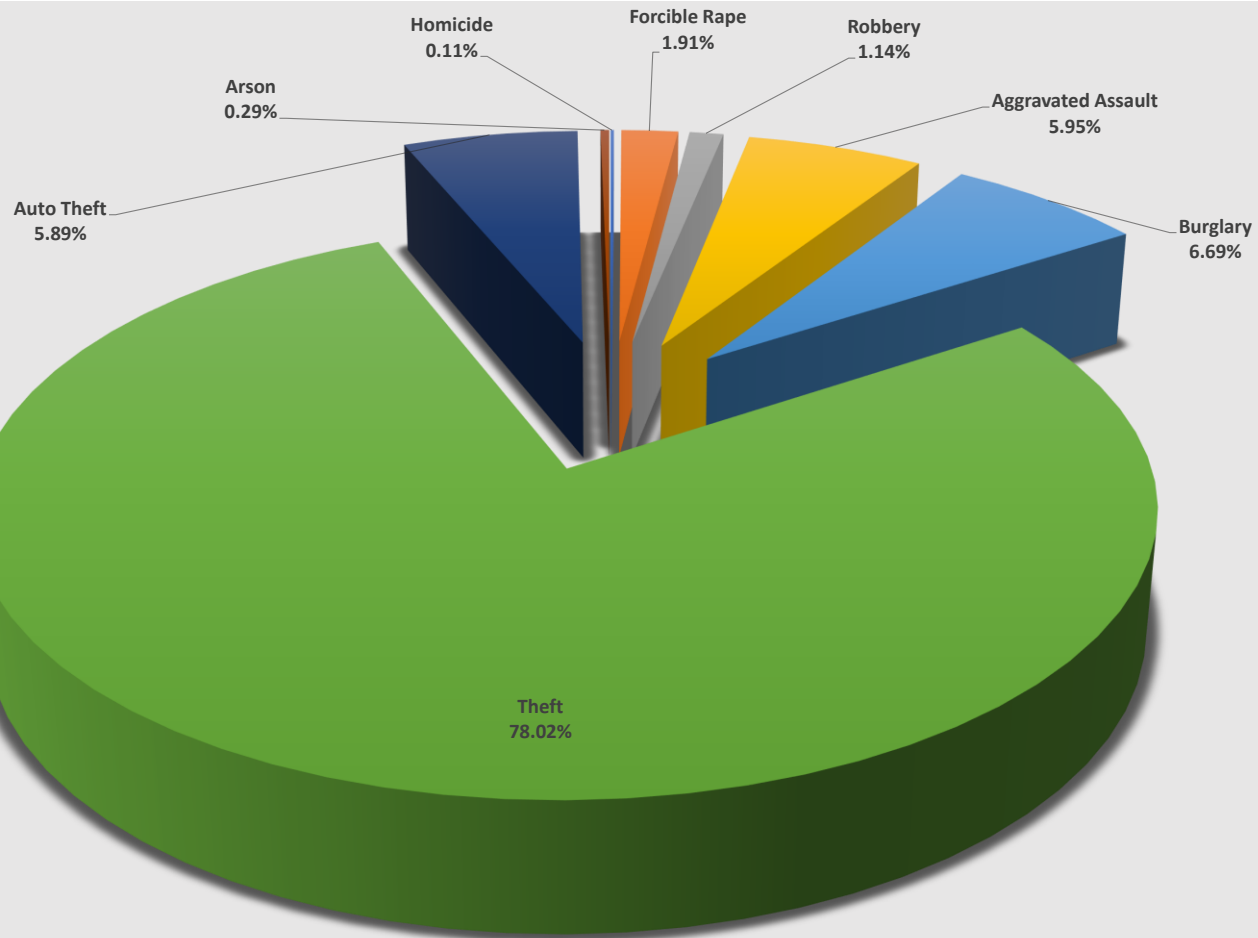

Chandler Police Department 2025 UCR Part I Crime Index by Crime Category

Chandler Police Department

Uniform Crime Report Part I Crime Index 1987 - 2025

Chandler Police Department

**Uniform Crime Report Part I Crime Rate
Per 1,000 Population
1987 - 2025**

Chandler Police Department

City of Chandler (Estimated) Population 1987 - 2025