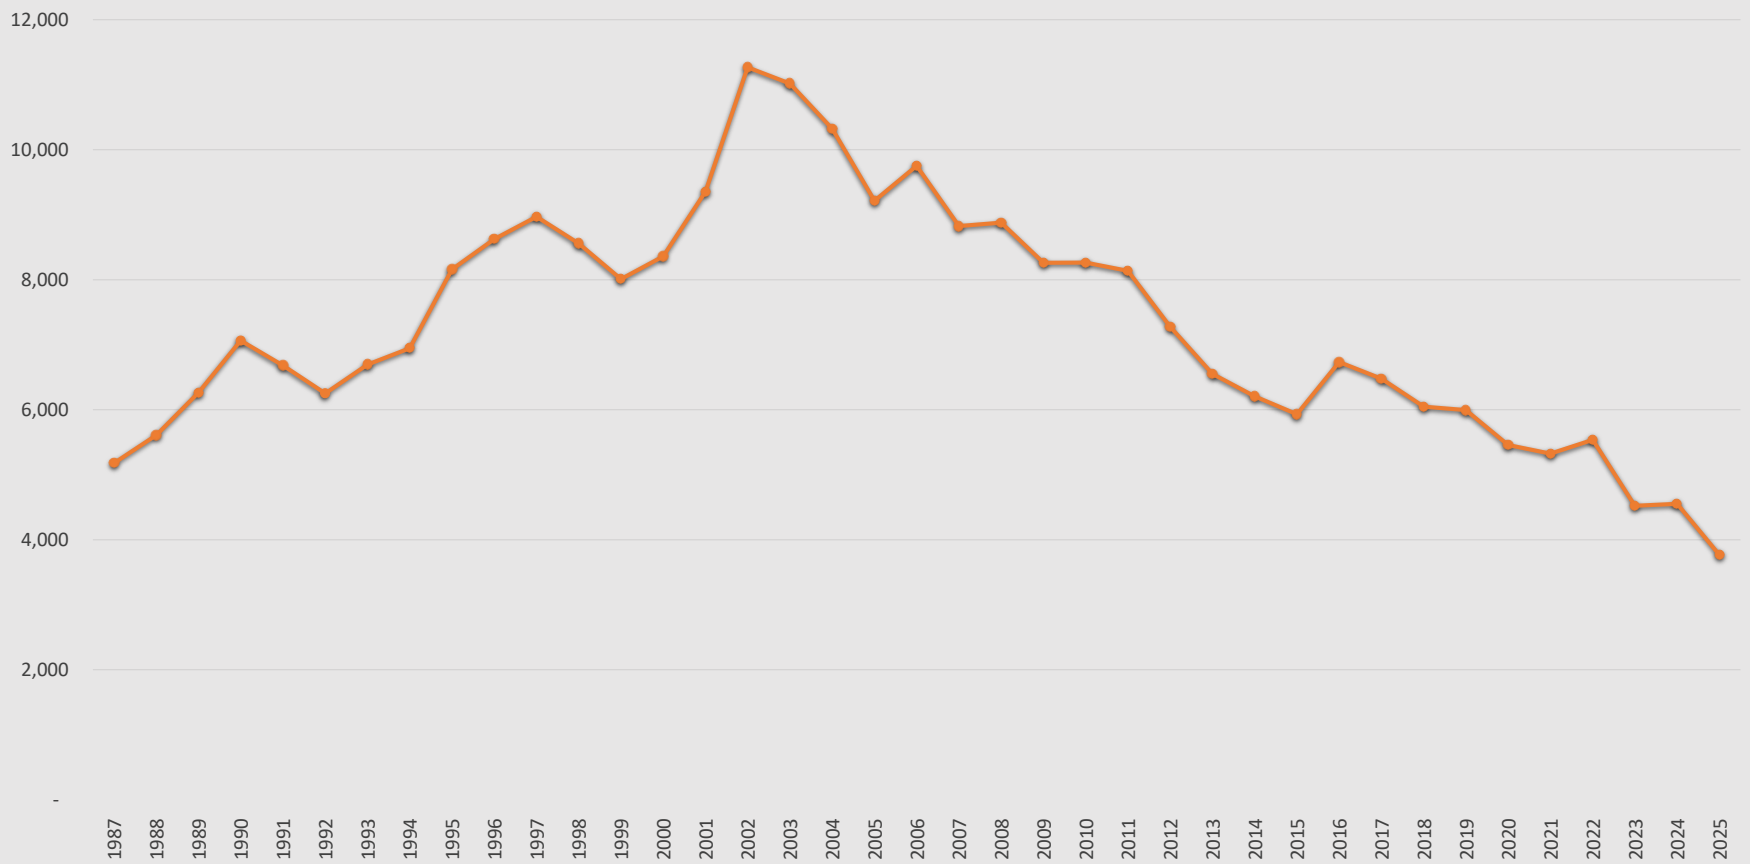

Chandler Police Department 2025 UCR Part I Crime Index by Crime Category

Chandler Police Department

Uniform Crime Report Part I Crime Index 1987 - 2025

Chandler Police Department

**Uniform Crime Report Part I Crime Rate
Per 1,000 Population
1987 - 2025**

Chandler Police Department

City of Chandler (Estimated) Population 1987 - 2025