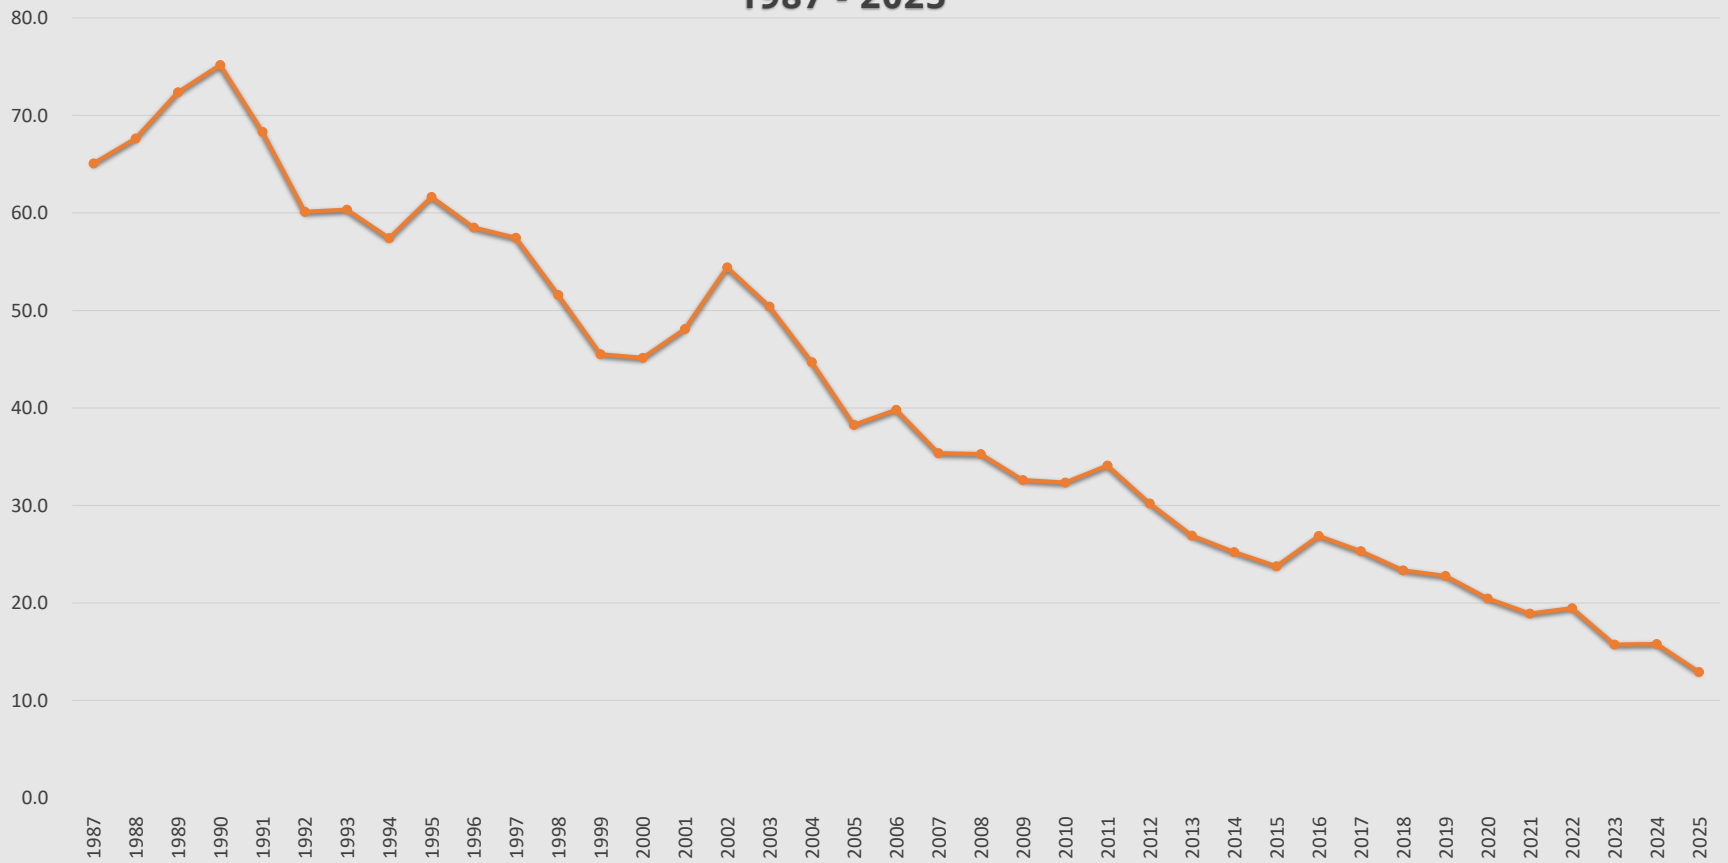

Chandler Police Department 2025 UCR Part I Crime Index by Crime Category

Chandler Police Department

Uniform Crime Report Part I Crime Index 1987 - 2025

Chandler Police Department

**Uniform Crime Report Part I Crime Rate
Per 1,000 Population
1987 - 2025**

Chandler Police Department

City of Chandler (Estimated) Population 1987 - 2025