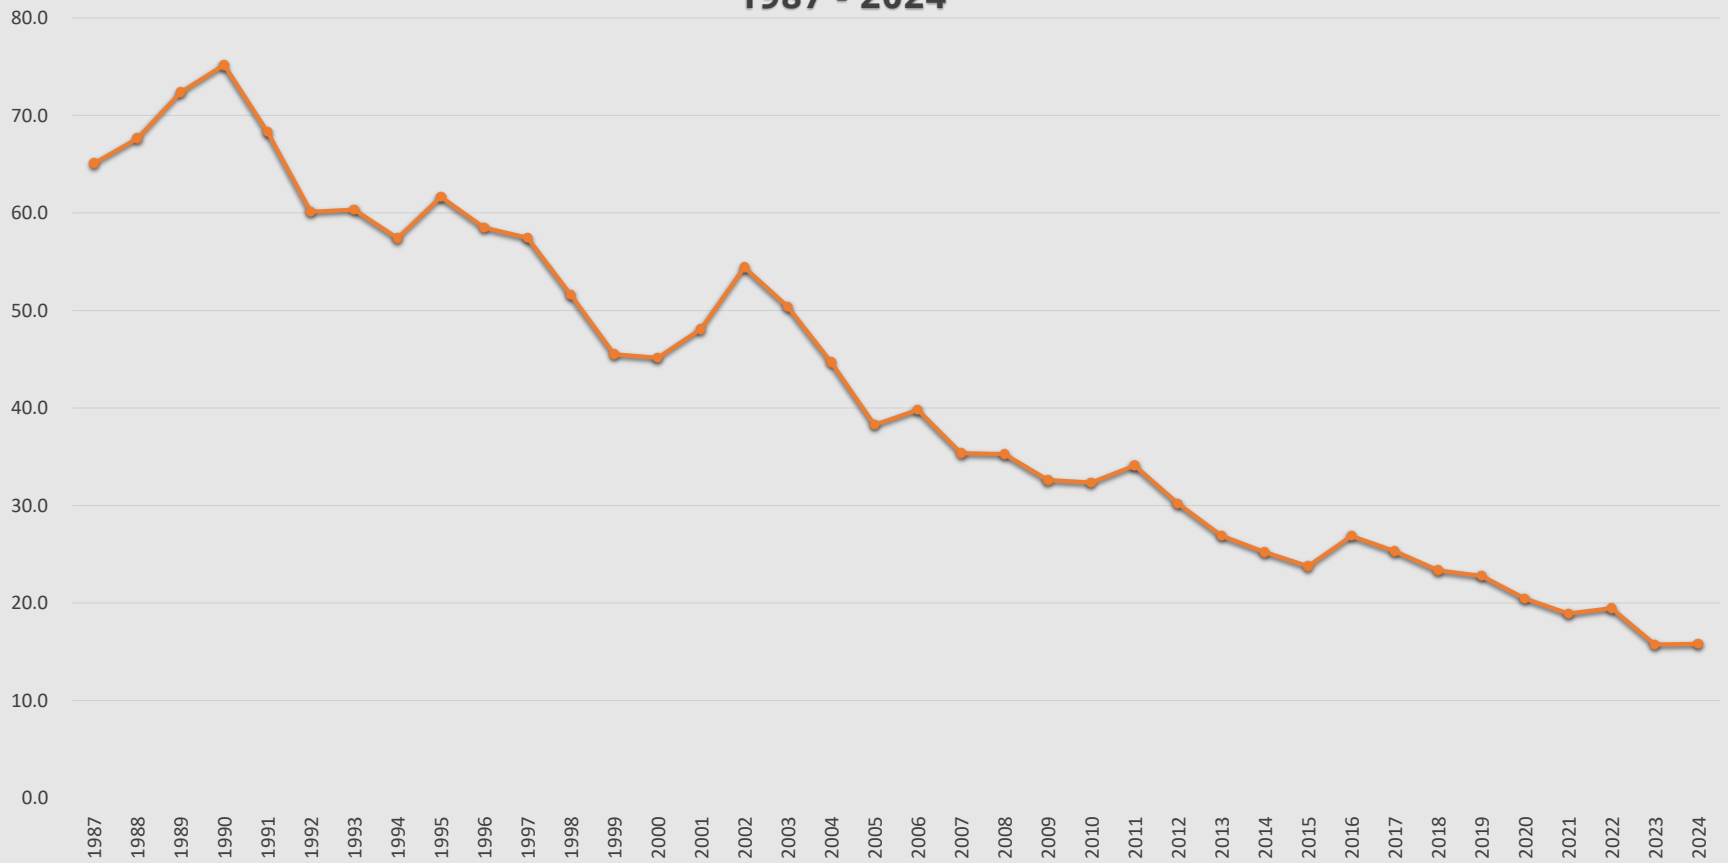

Chandler Police Department 2024 UCR Part I Crime Index by Crime Category

Chandler Police Department

Uniform Crime Report Part I Crime Index 1987 - 2024

Chandler Police Department

**Uniform Crime Report Part I Crime Rate
Per 1,000 Population
1987 - 2024**

Chandler Police Department

City of Chandler (Estimated) Population 1987 - 2024