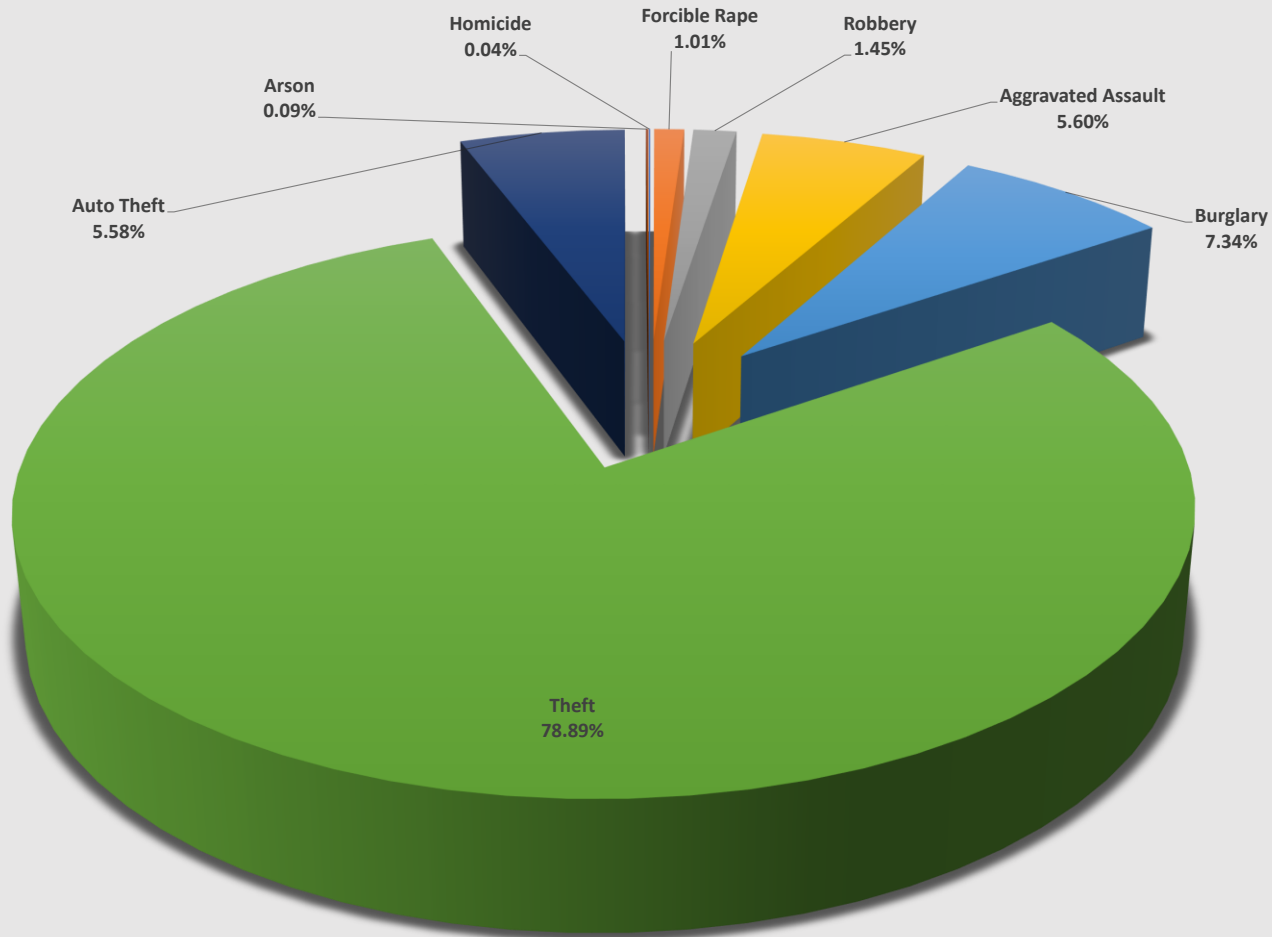

Chandler Police Department 2024 UCR Part I Crime Index by Crime Category

Chandler Police Department

Uniform Crime Report Part I Crime Index 1987 - 2024

Chandler Police Department

**Uniform Crime Report Part I Crime Rate
Per 1,000 Population
1987 - 2024**

Chandler Police Department

City of Chandler (Estimated) Population 1987 - 2024