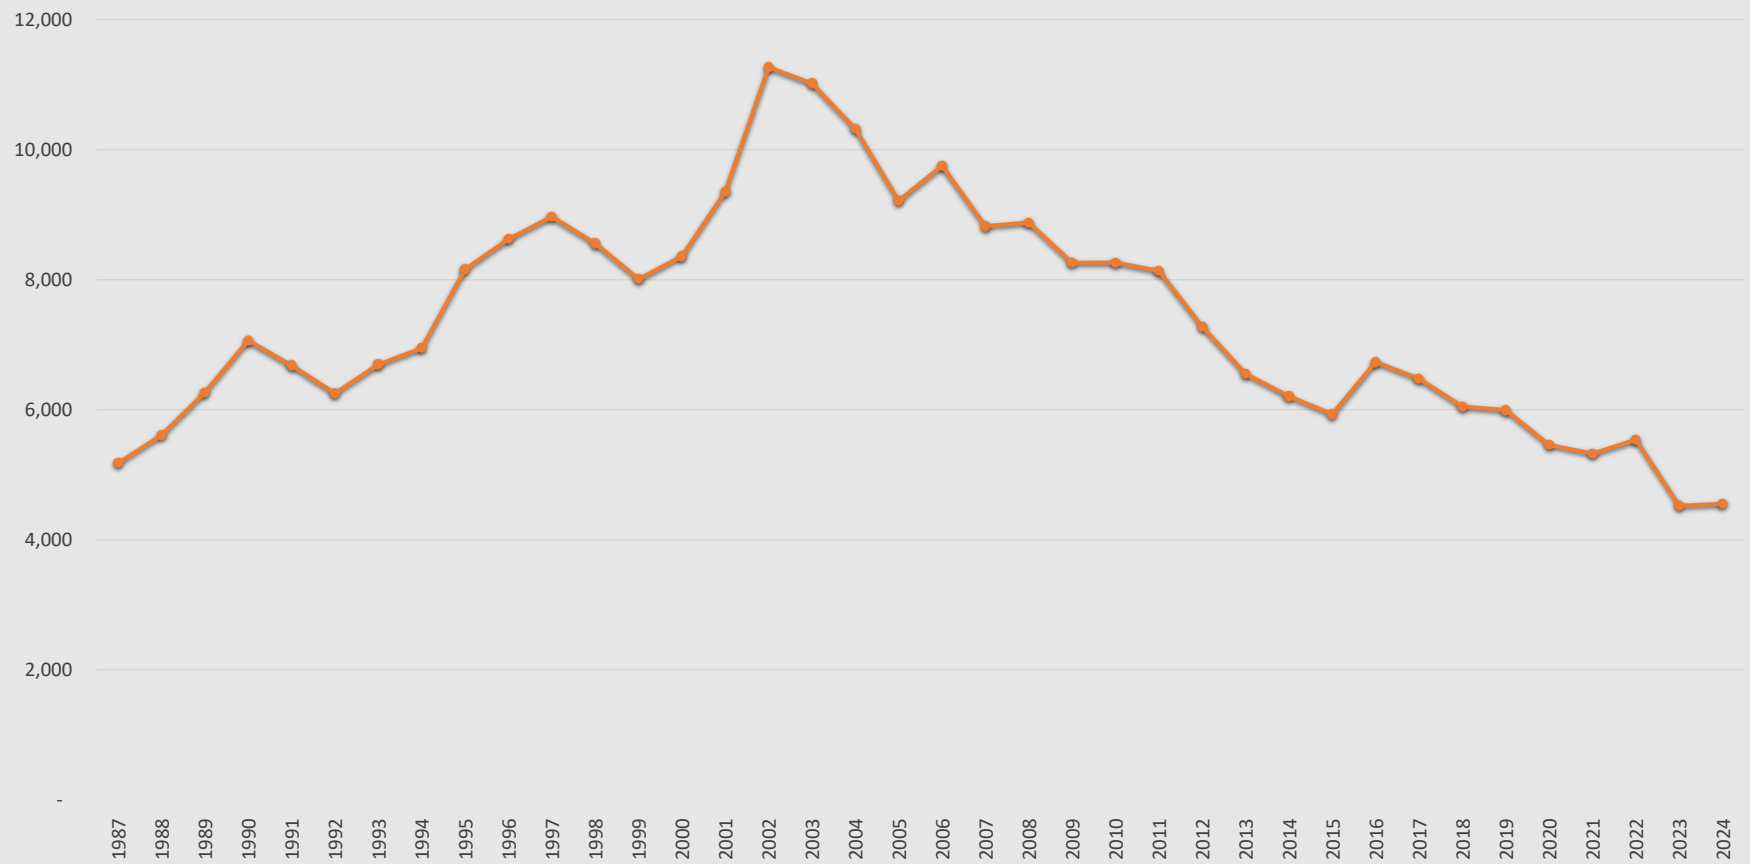

Chandler Police Department 2024 UCR Part I Crime Index by Crime Category

Chandler Police Department

Uniform Crime Report Part I Crime Index 1987 - 2024

Chandler Police Department

**Uniform Crime Report Part I Crime Rate
Per 1,000 Population
1987 - 2024**

Chandler Police Department

City of Chandler (Estimated) Population 1987 - 2024