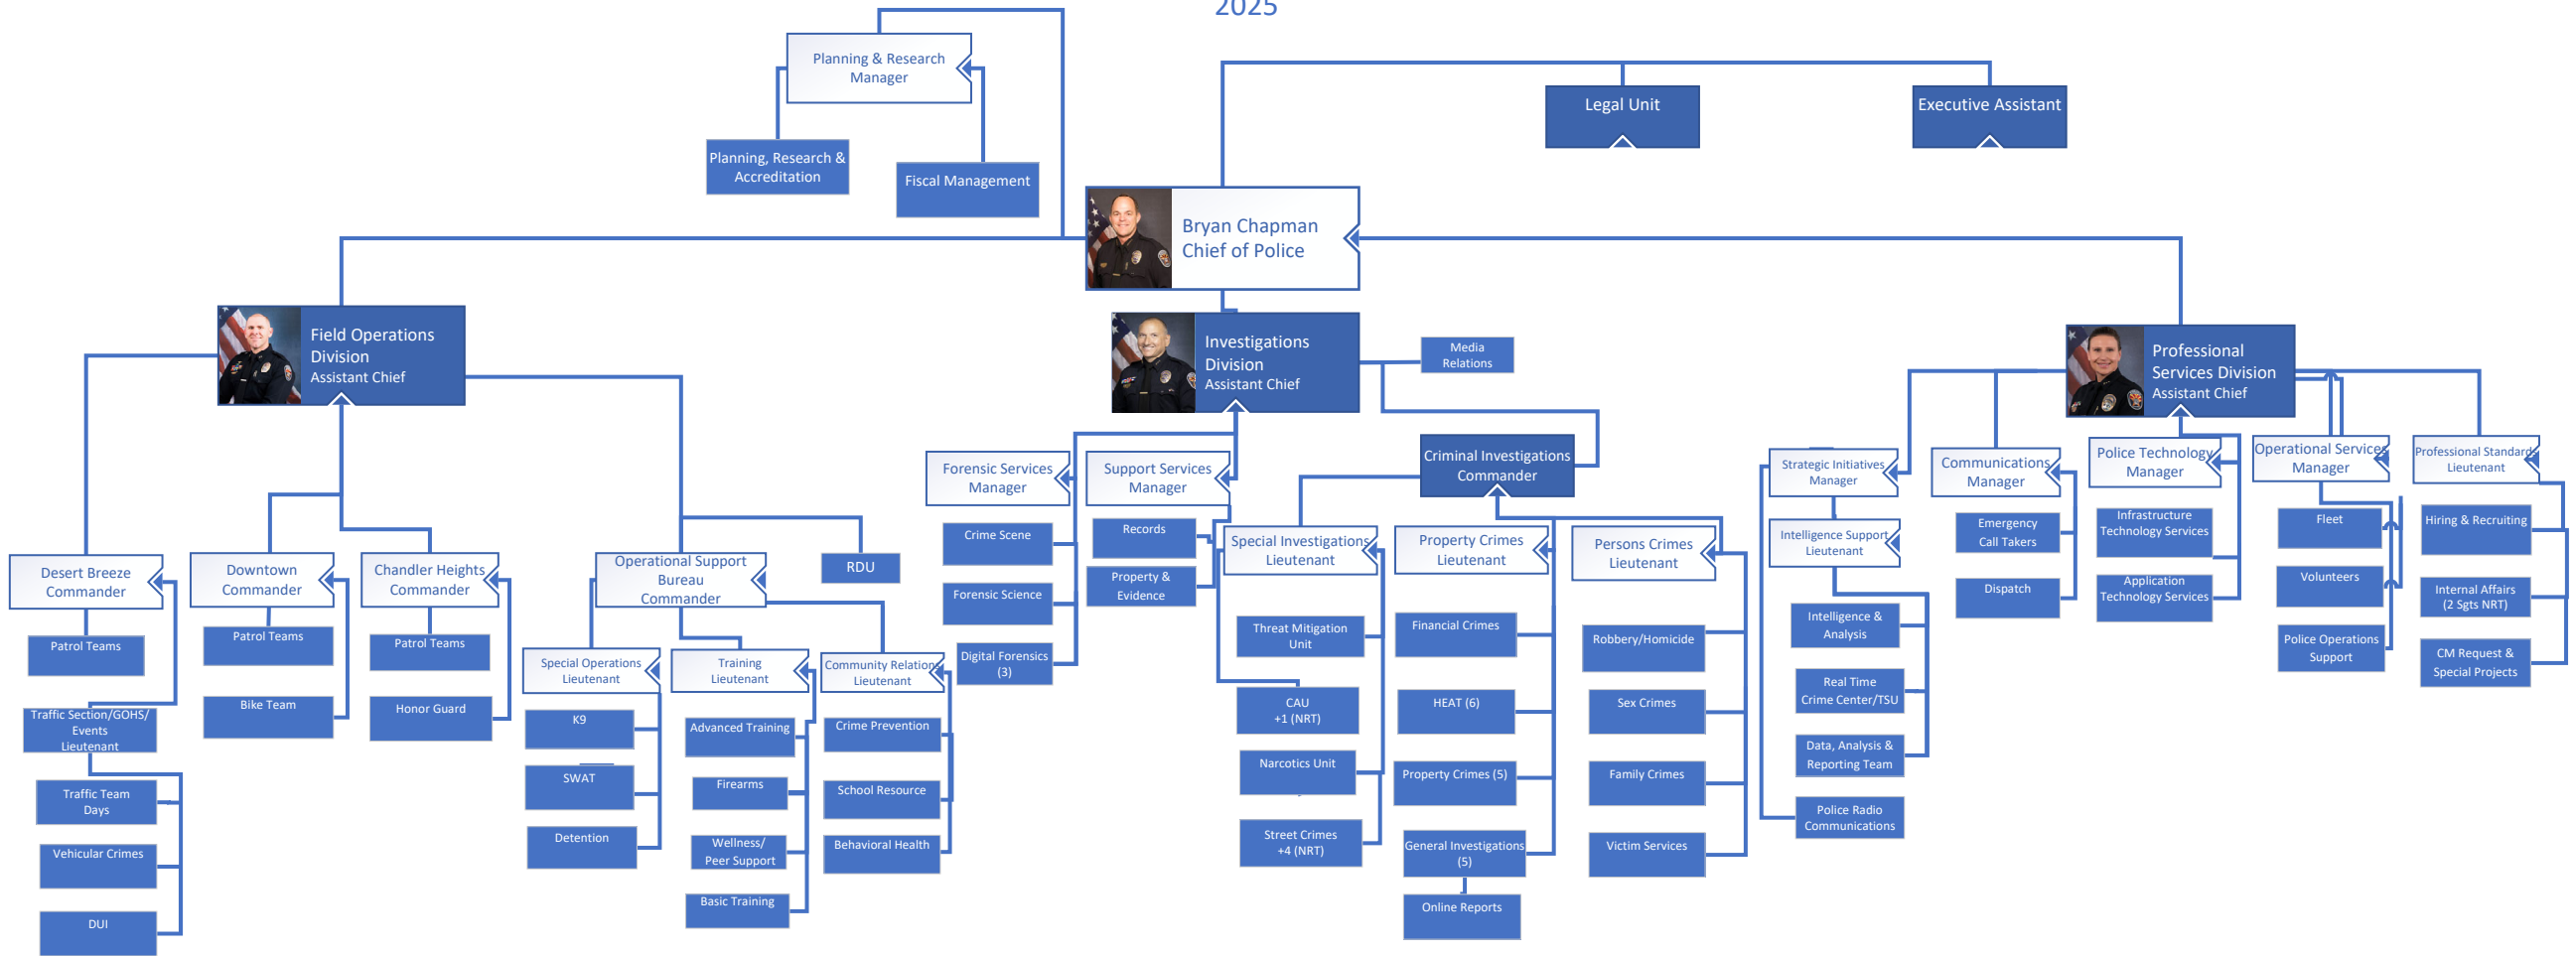

# Organization Chart

Chandler Police Department  
2025

Current Authorized Strength: 539  
Sworn 348  
Civilian 191