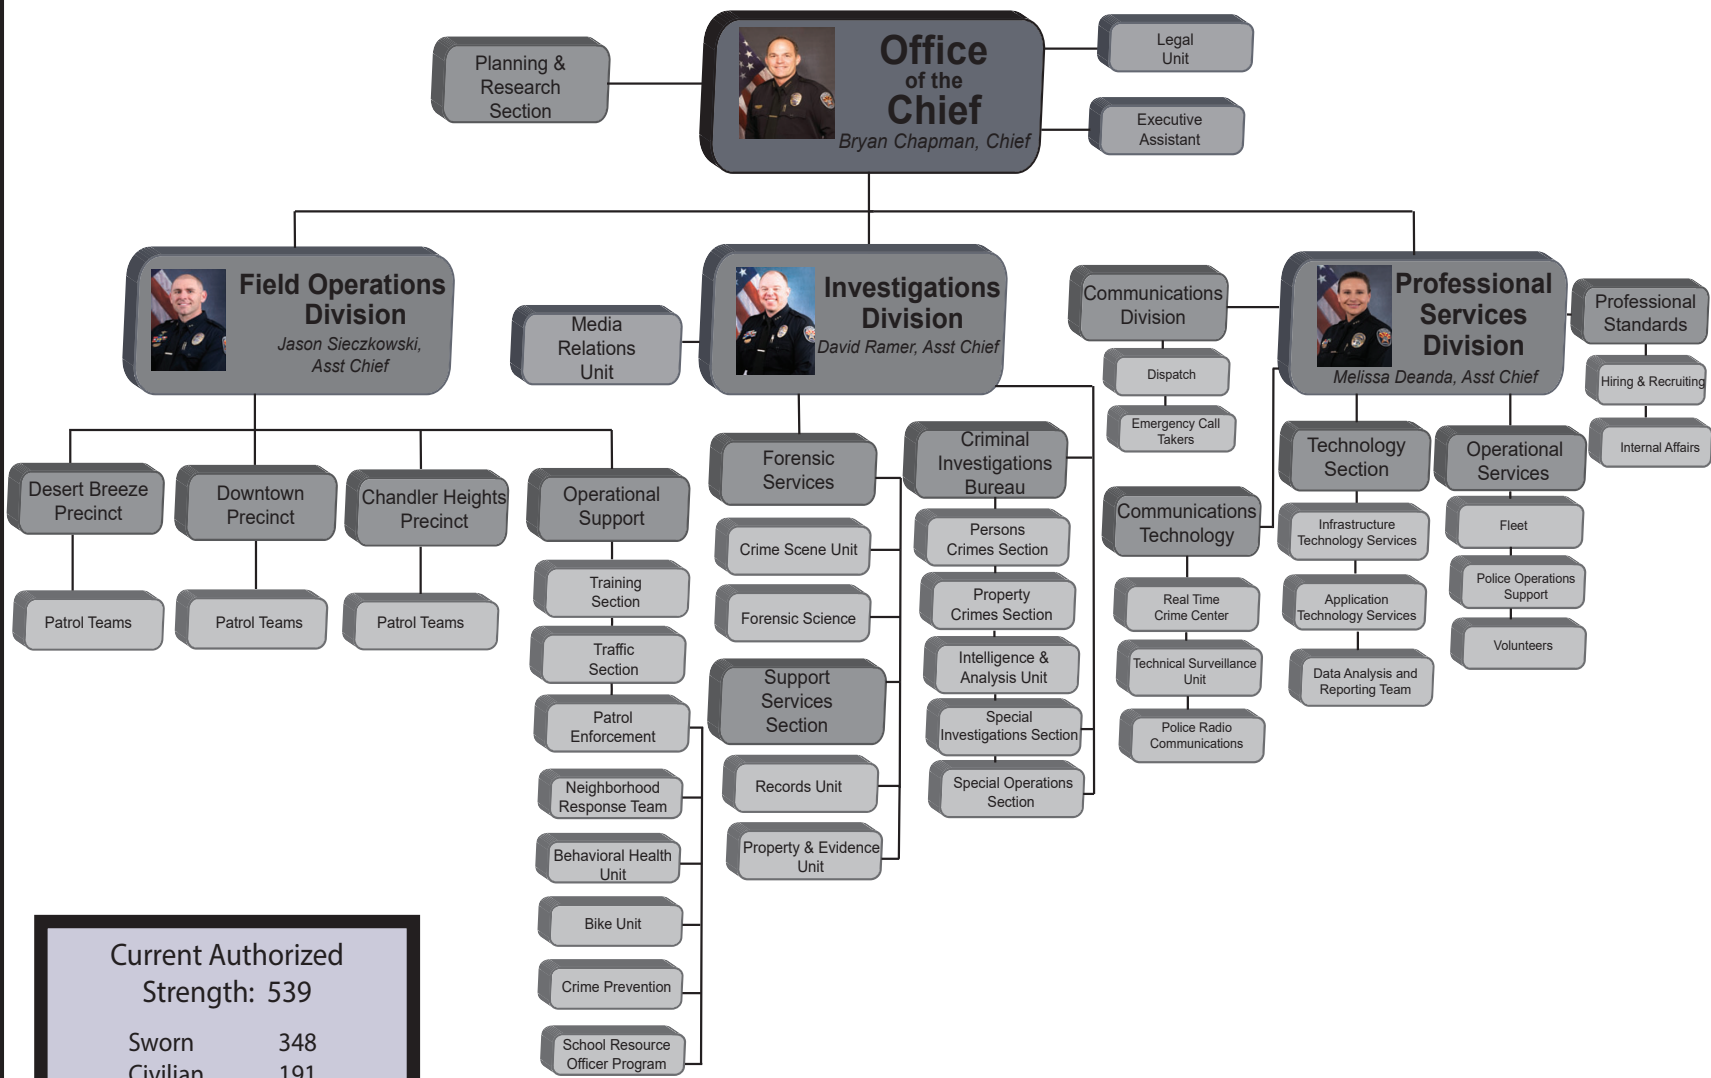

Chandler Police Department
Organization Chart
 2024

Current Authorized Strength: 539

Sworn	348
Civilian	191

Effective 07/01/2024