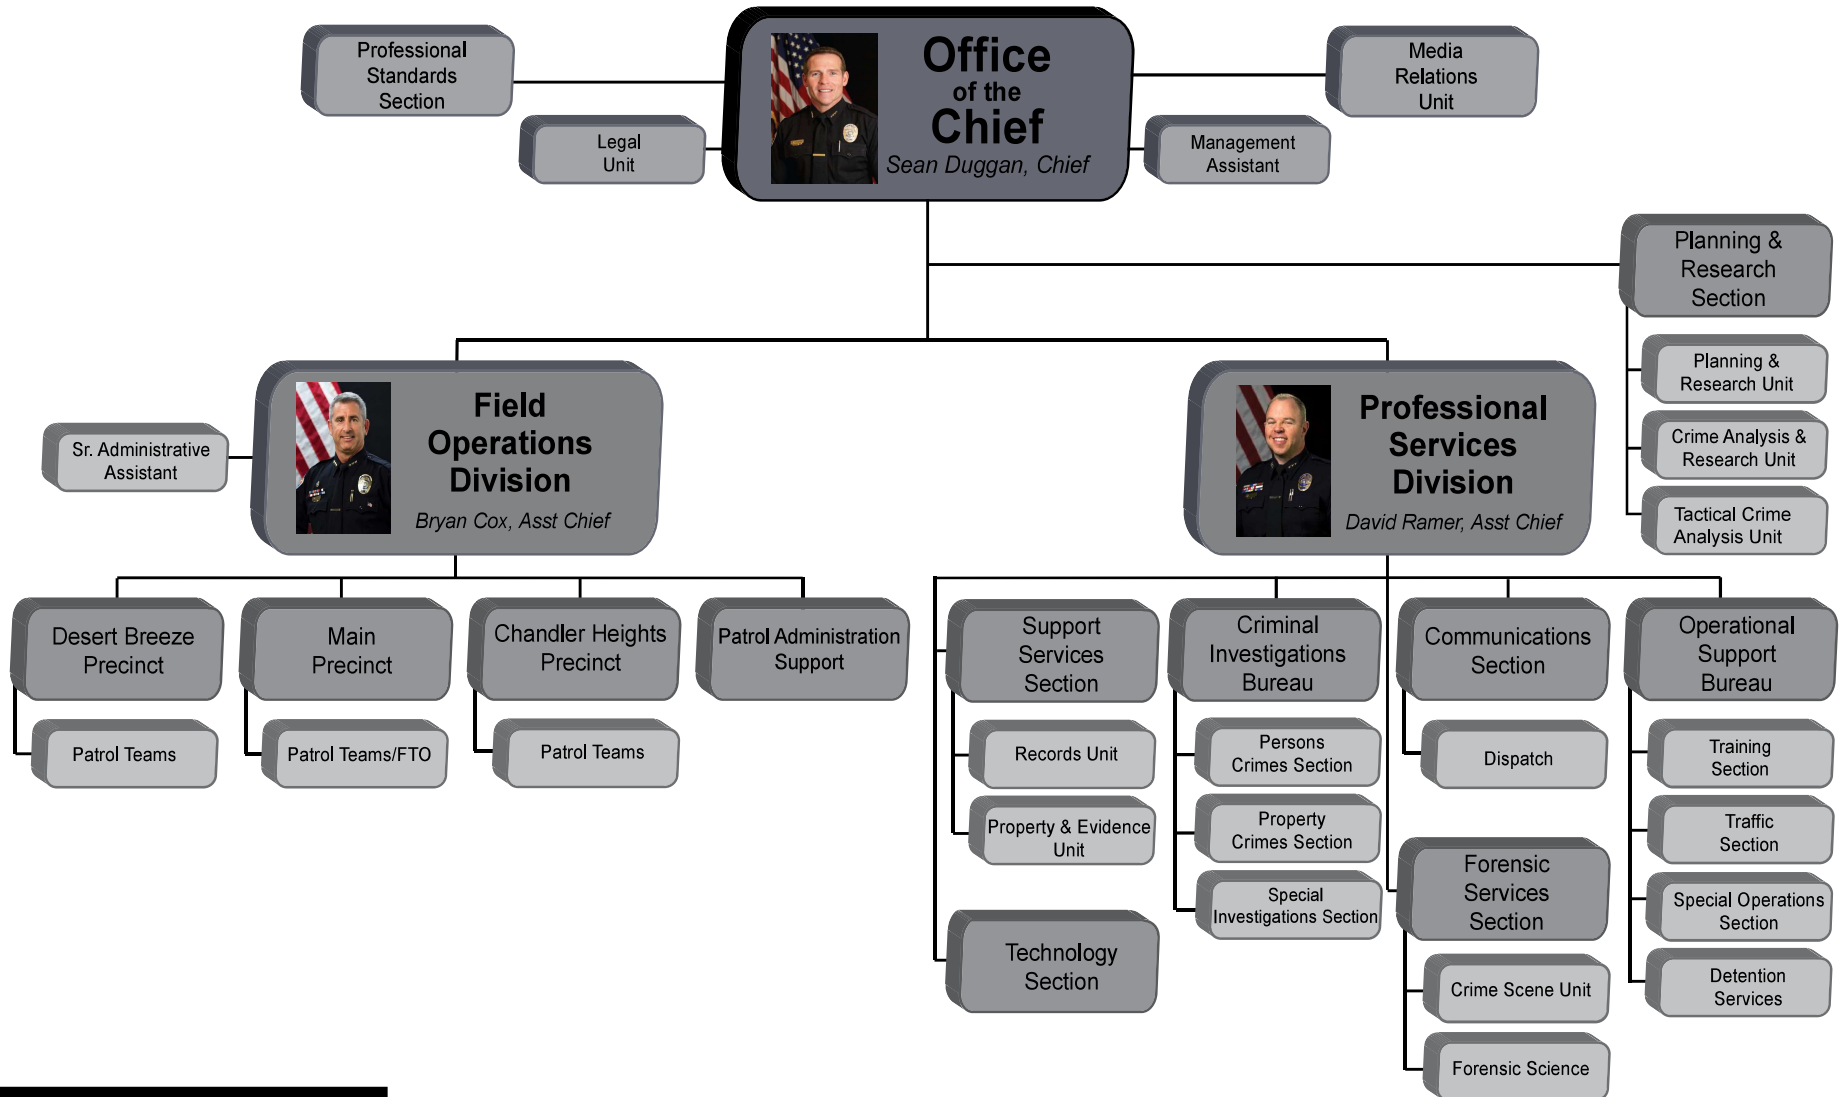

Chandler Police Department Organization Chart Fiscal Year 2021-22

Current Authorized Strength: 507

Sworn	335
Civilian	172