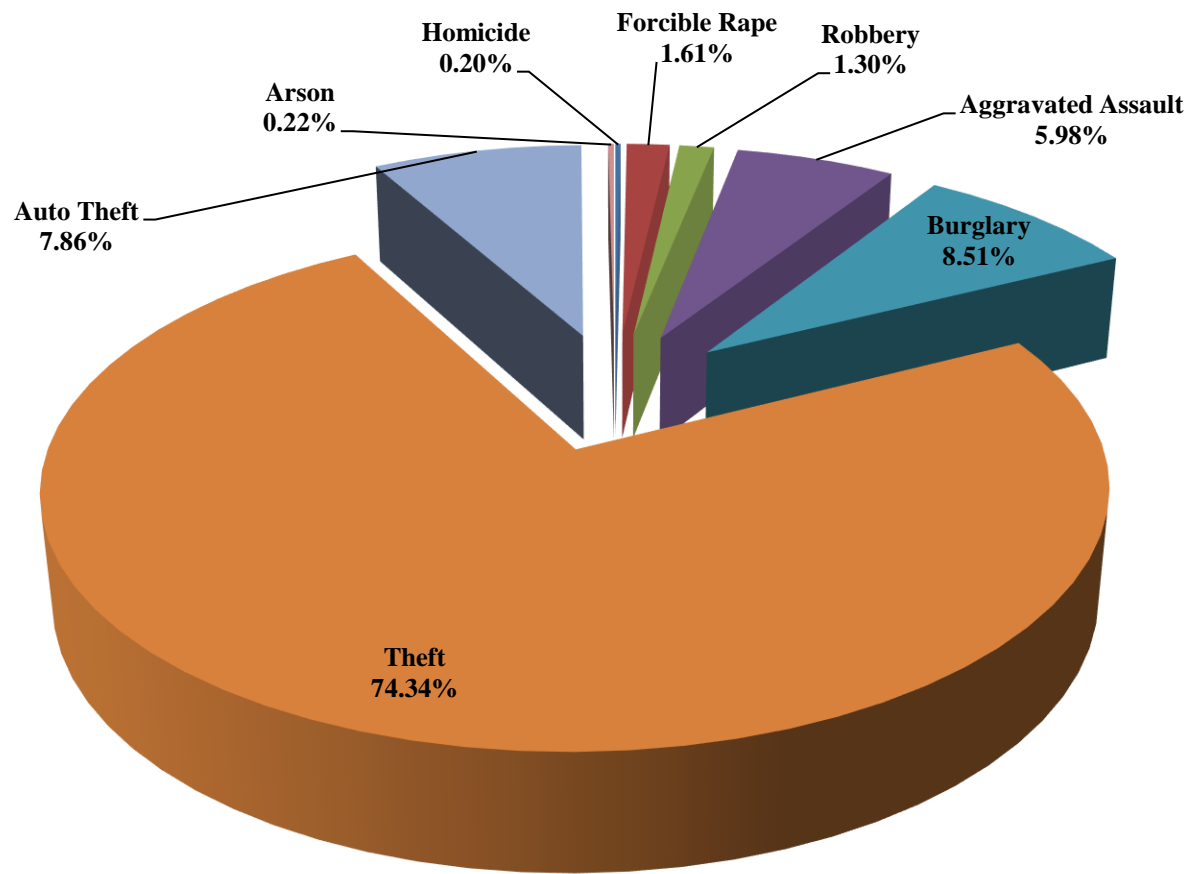

# Chandler Police Department

**2022 UCR Part I Crime Index Breakdown**

# Chandler Police Department

## Uniform Crime Report Part I Crime Index 1987 - 2022