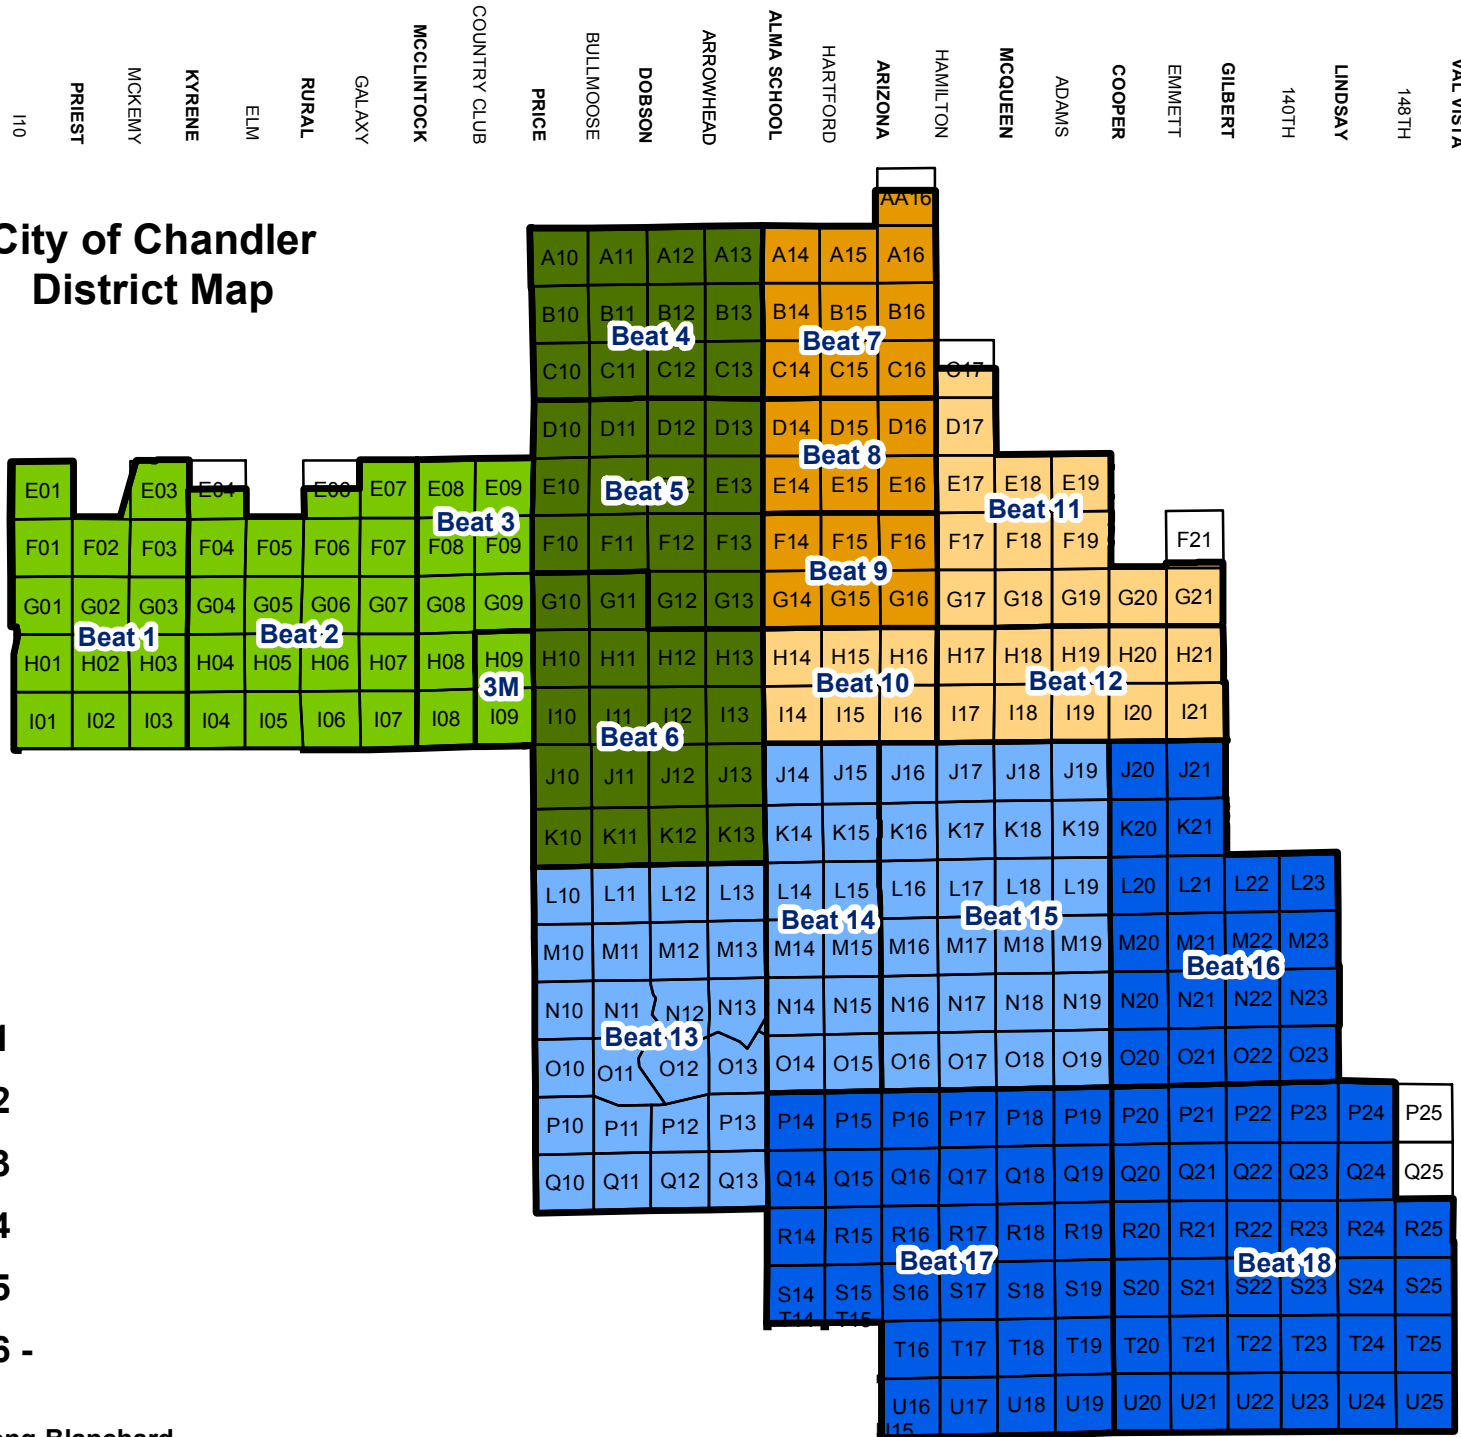

City of Chandler District Map

Legend

- District 1
- District 2
- District 3
- District 4
- District 5
- District 6 -

Prepared by April Long-Blanchard
 Crime Analysis & Research Unit 480-782-4084