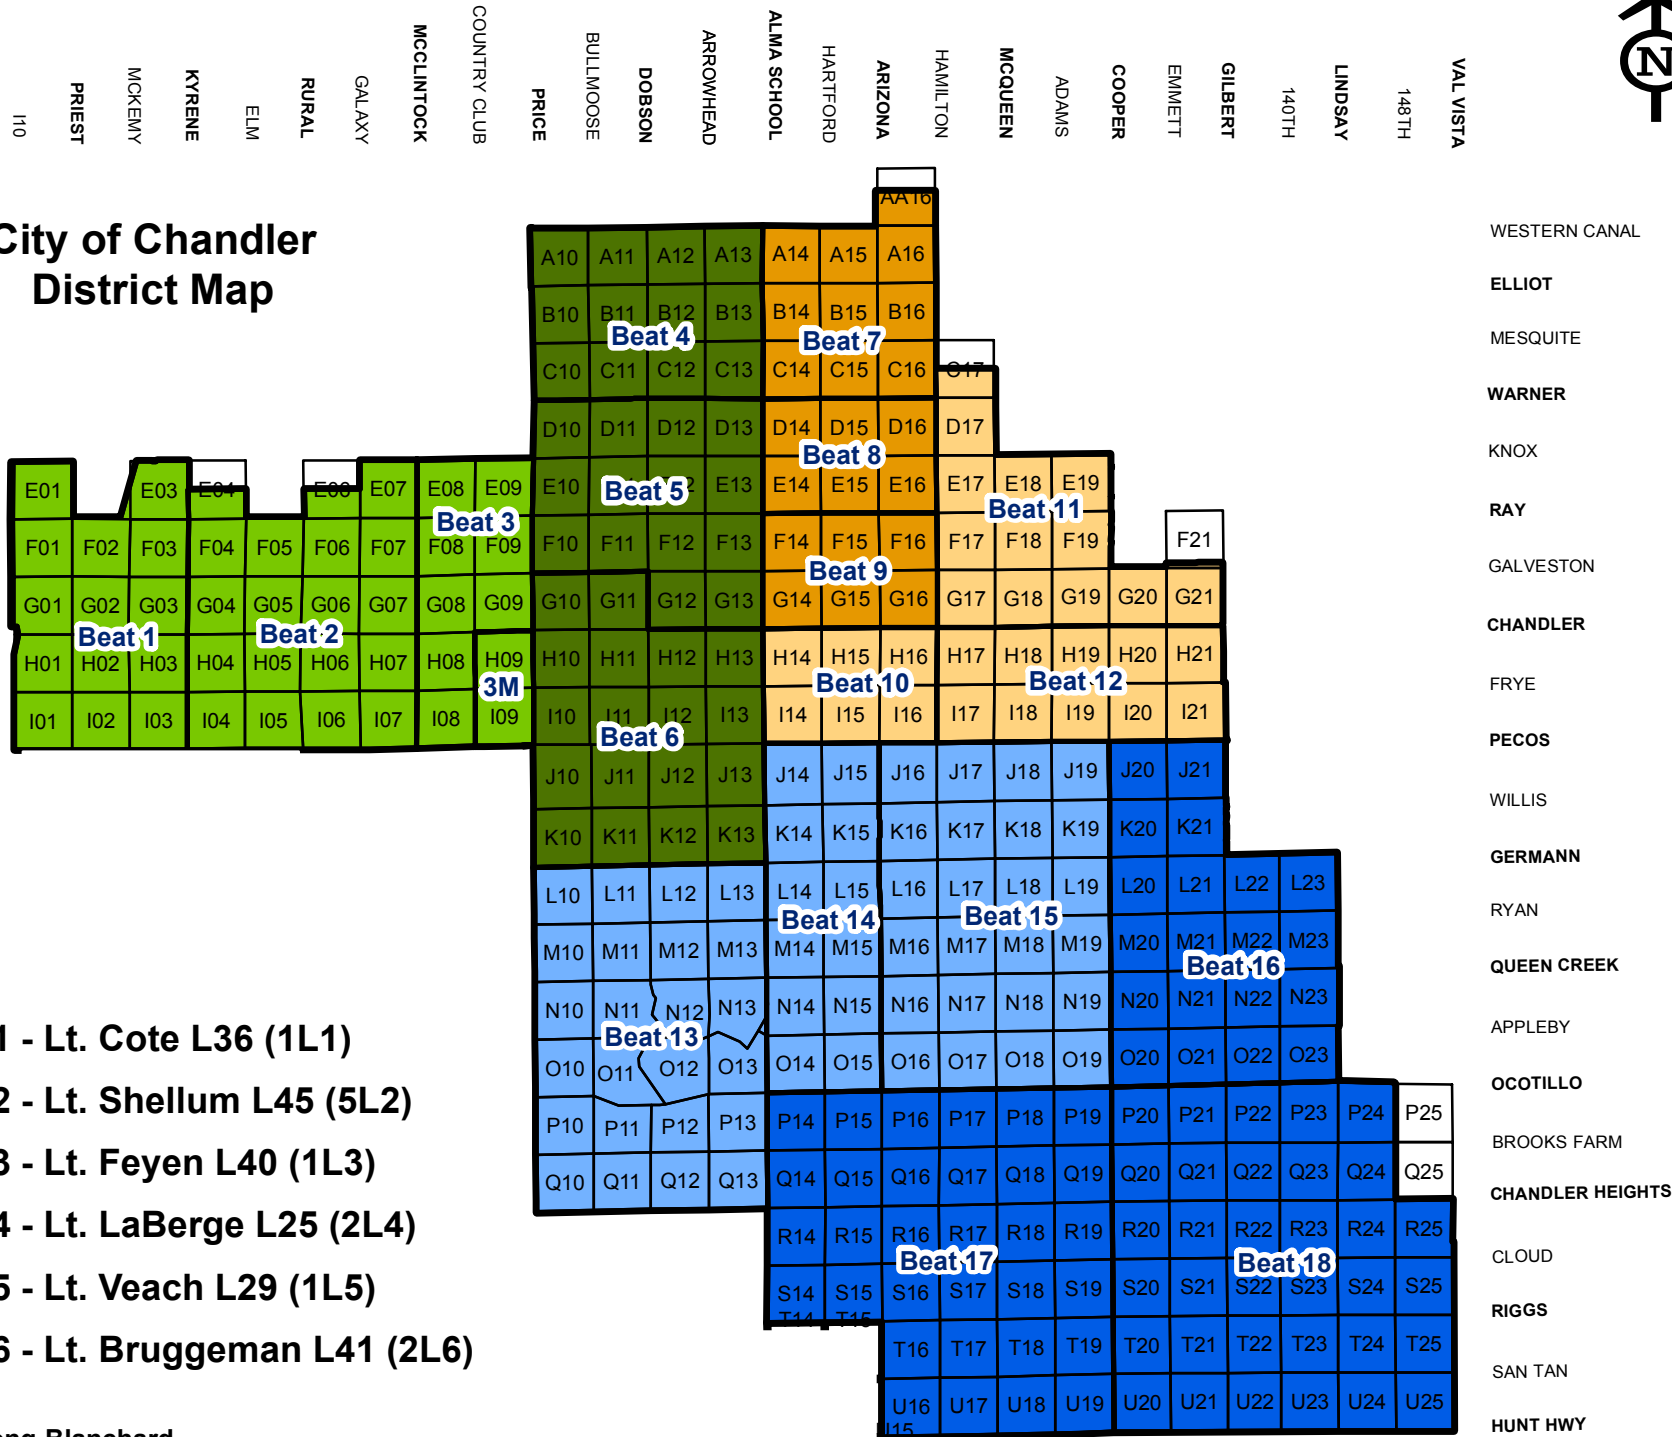

# City of Chandler District Map

## Legend

- District 1 - Lt. Cote L36 (1L1)
- District 2 - Lt. Shellum L45 (5L2)
- District 3 - Lt. Feyen L40 (1L3)
- District 4 - Lt. LaBerge L25 (2L4)
- District 5 - Lt. Veach L29 (1L5)
- District 6 - Lt. Bruggeman L41 (2L6)

Prepared by April Long-Blanchard  
 Crime Analysis & Research Unit 480-782-4084