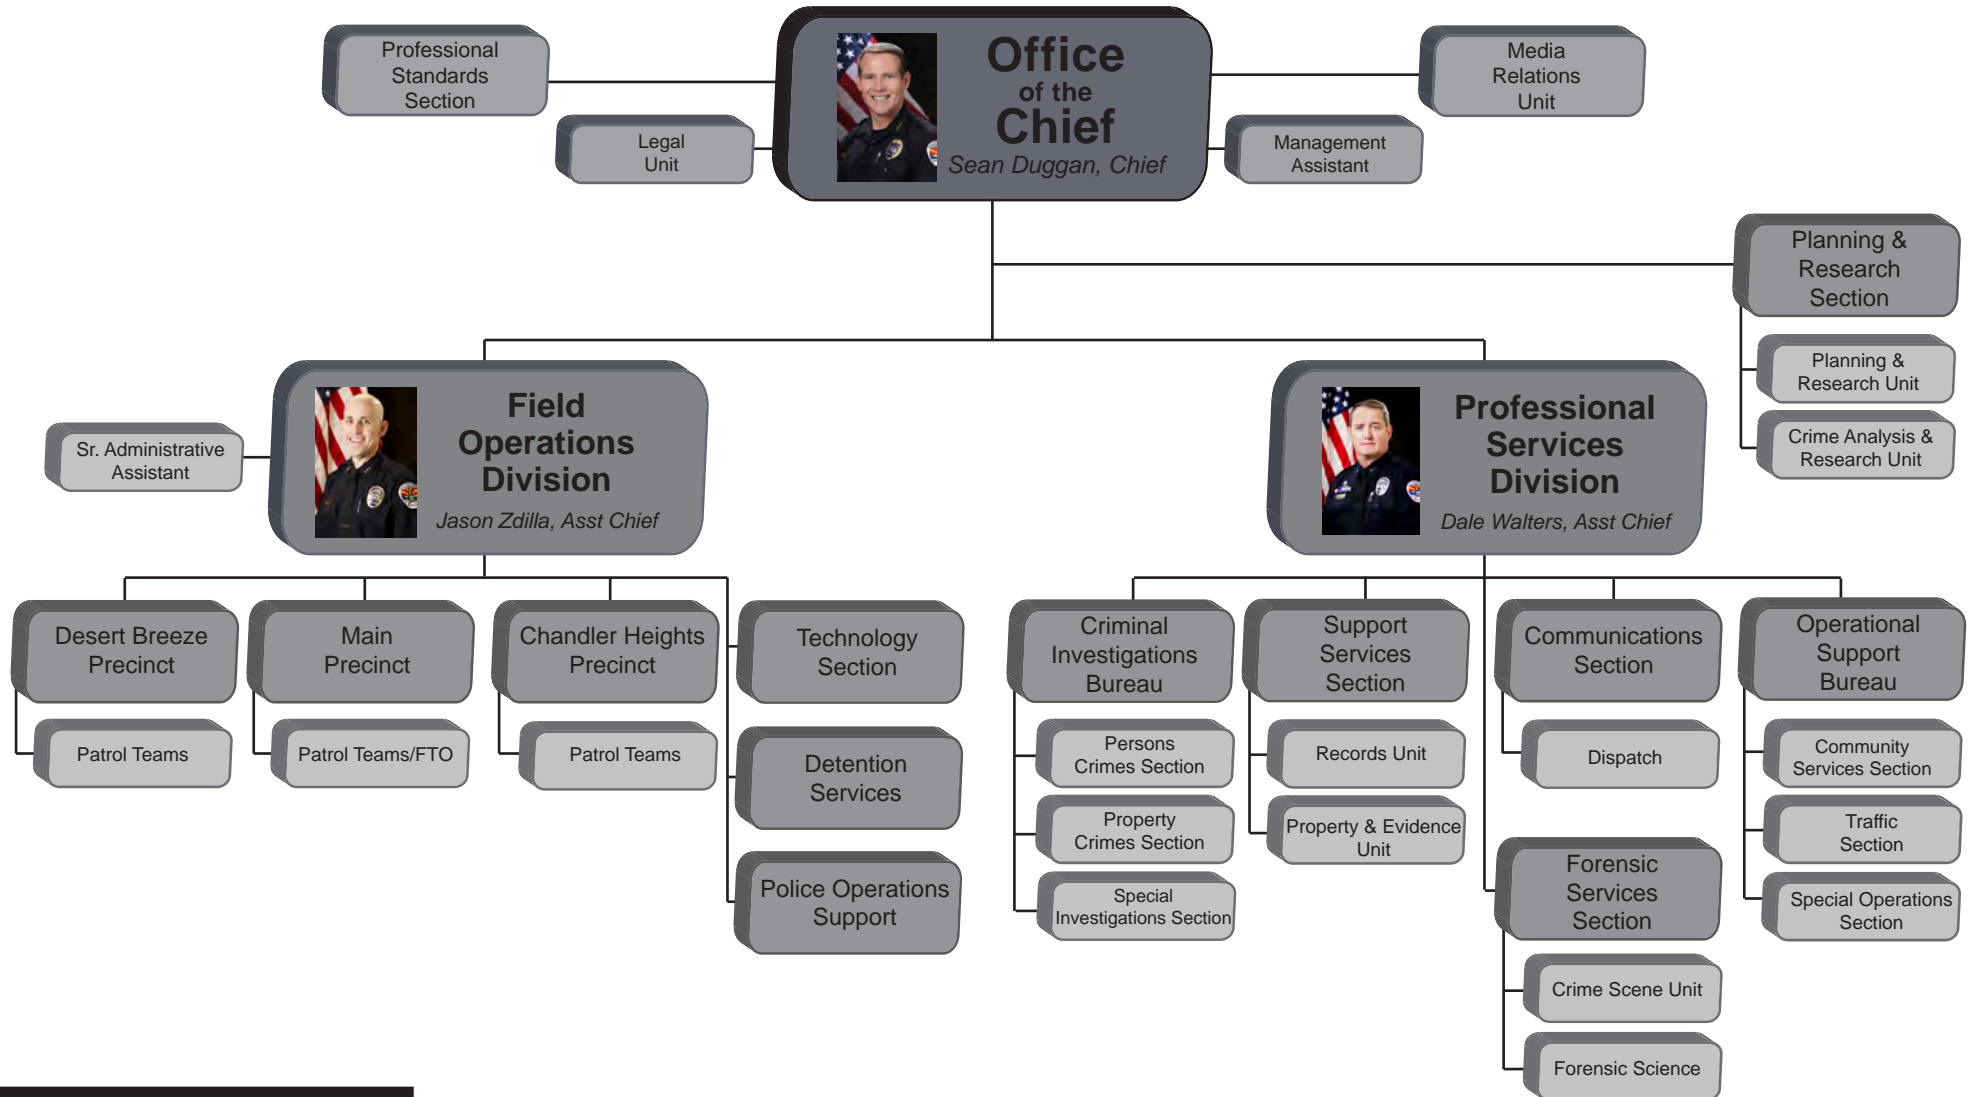

Chandler Police Department Organization Chart FY 2017-18

Current Authorized Strength: 500	
Sworn	329
Civilian	171