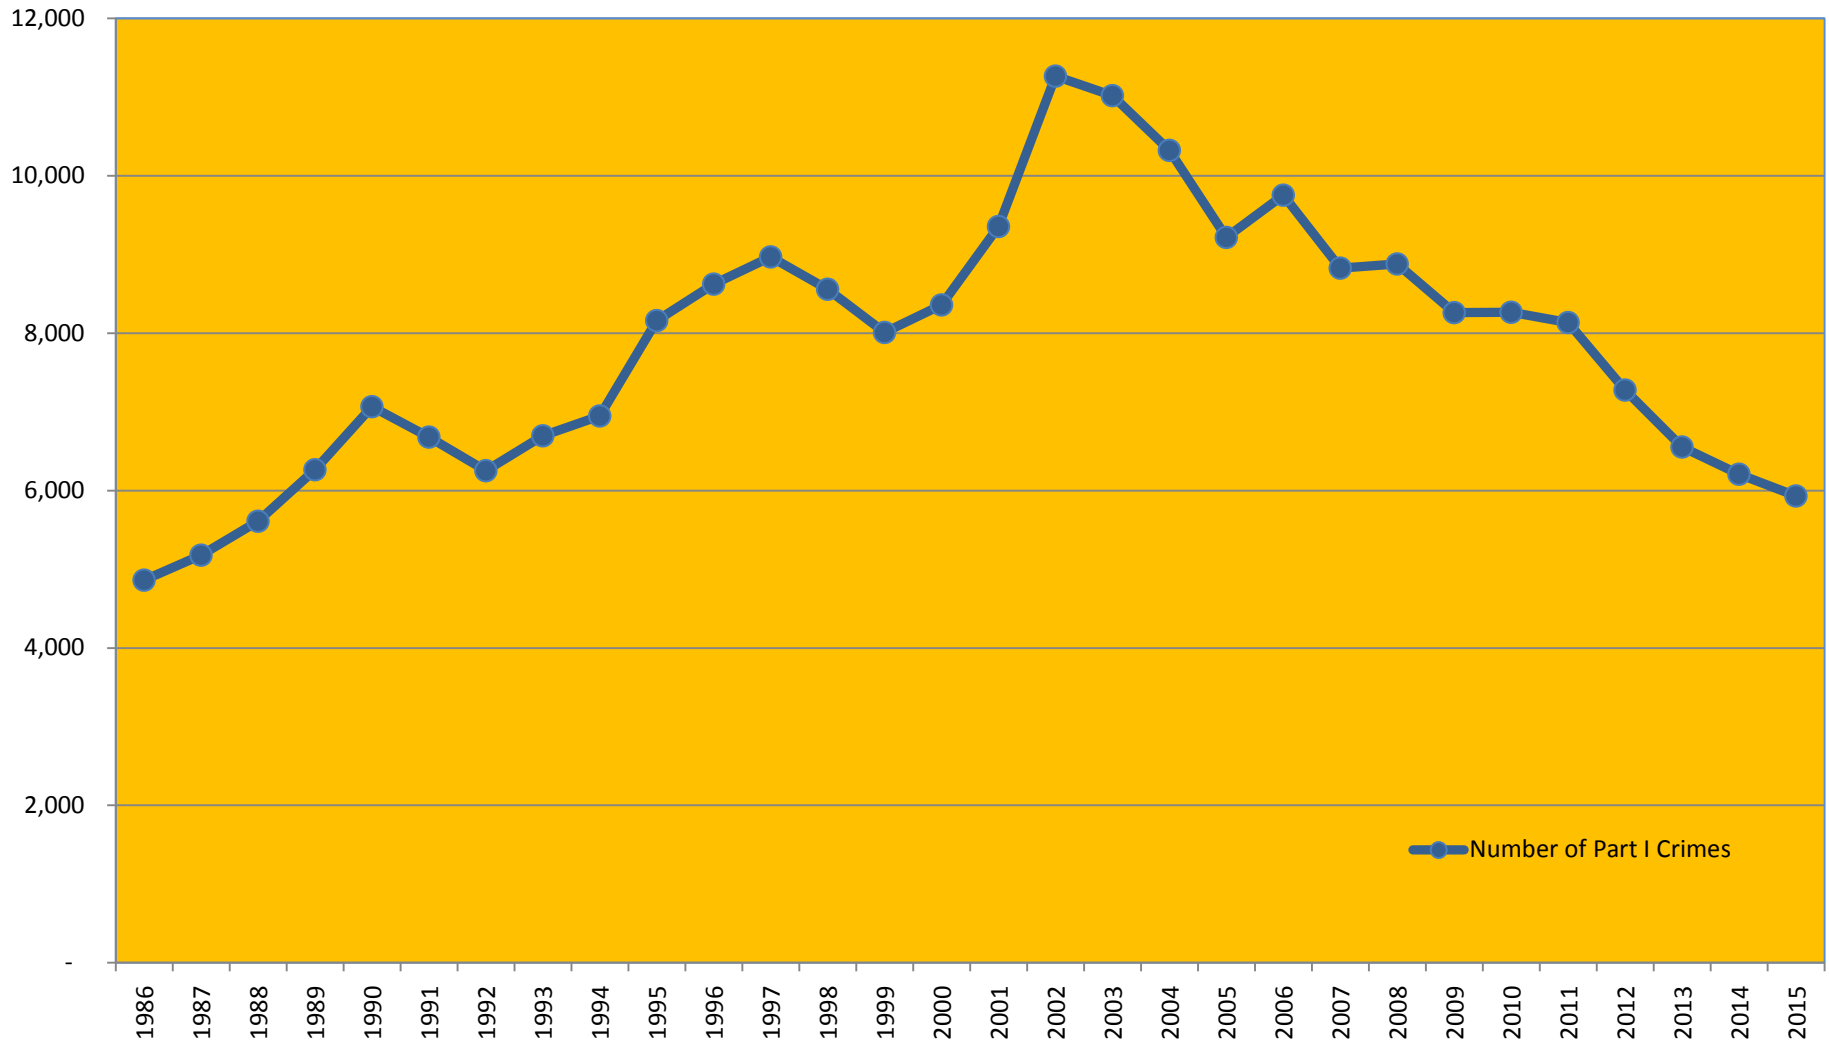

Chandler Police Department

2015 UCR Part I Crime Breakdown

Chandler Police Department

Uniform Crime Report Part I Crime Volume 1986 - 2015

Chandler Police Department

City of Chandler Estimated Population 1986 - 2015

Chandler Police Department

Uniform Crime Report Crime Rate 1986 - 2015