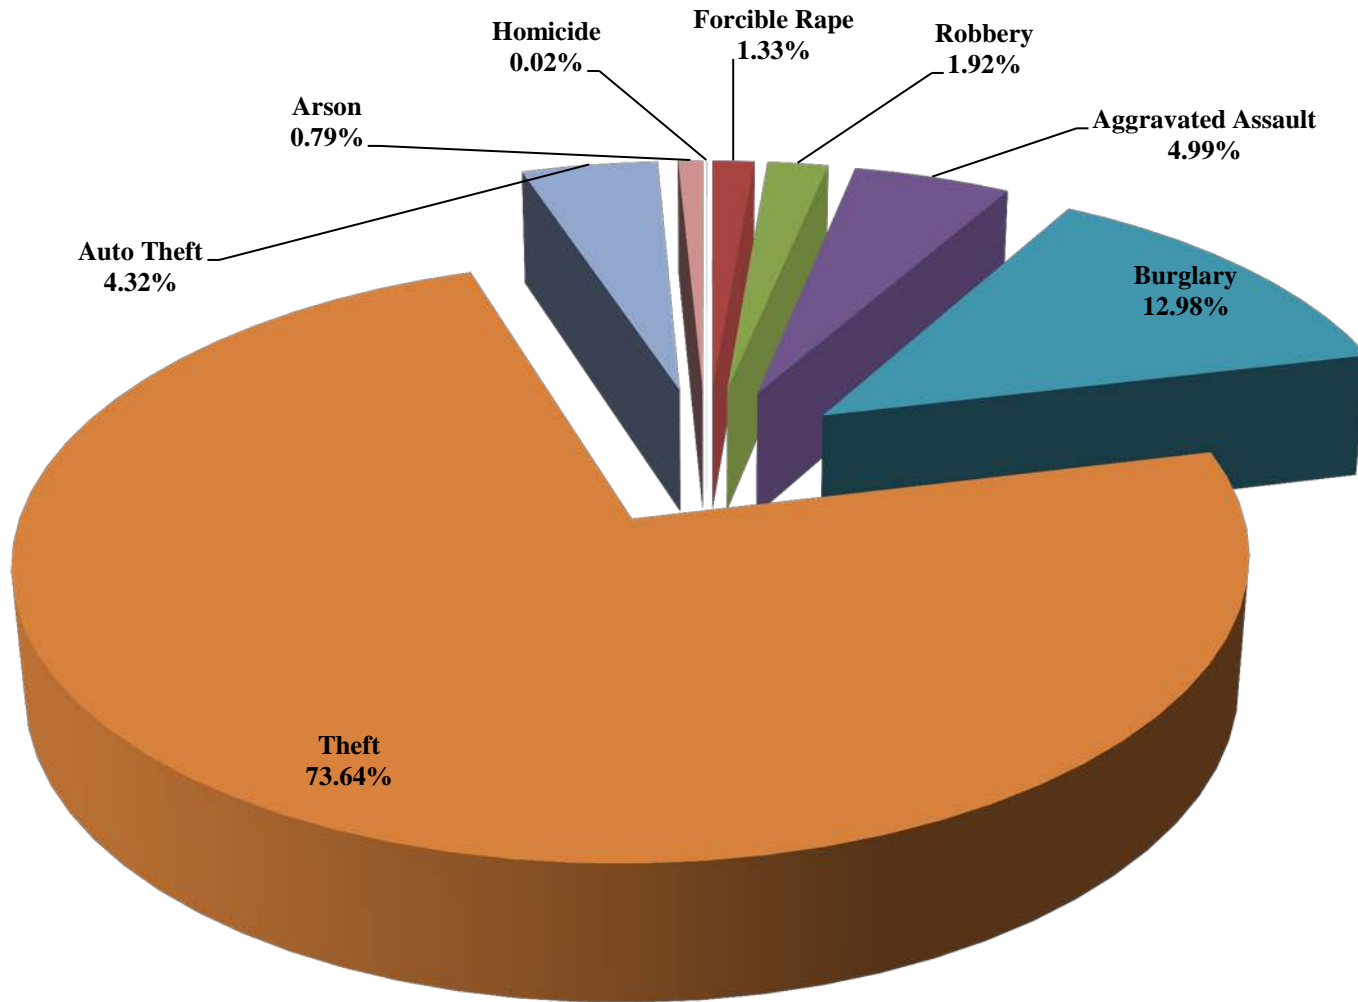

Chandler Police Department

2015 UCR Part I Crime Breakdown

Chandler Police Department

Uniform Crime Report Part I Crime Volume 1986 - 2015

Chandler Police Department

City of Chandler Estimated Population 1986 - 2015

Chandler Police Department

Uniform Crime Report Crime Rate 1986 - 2015