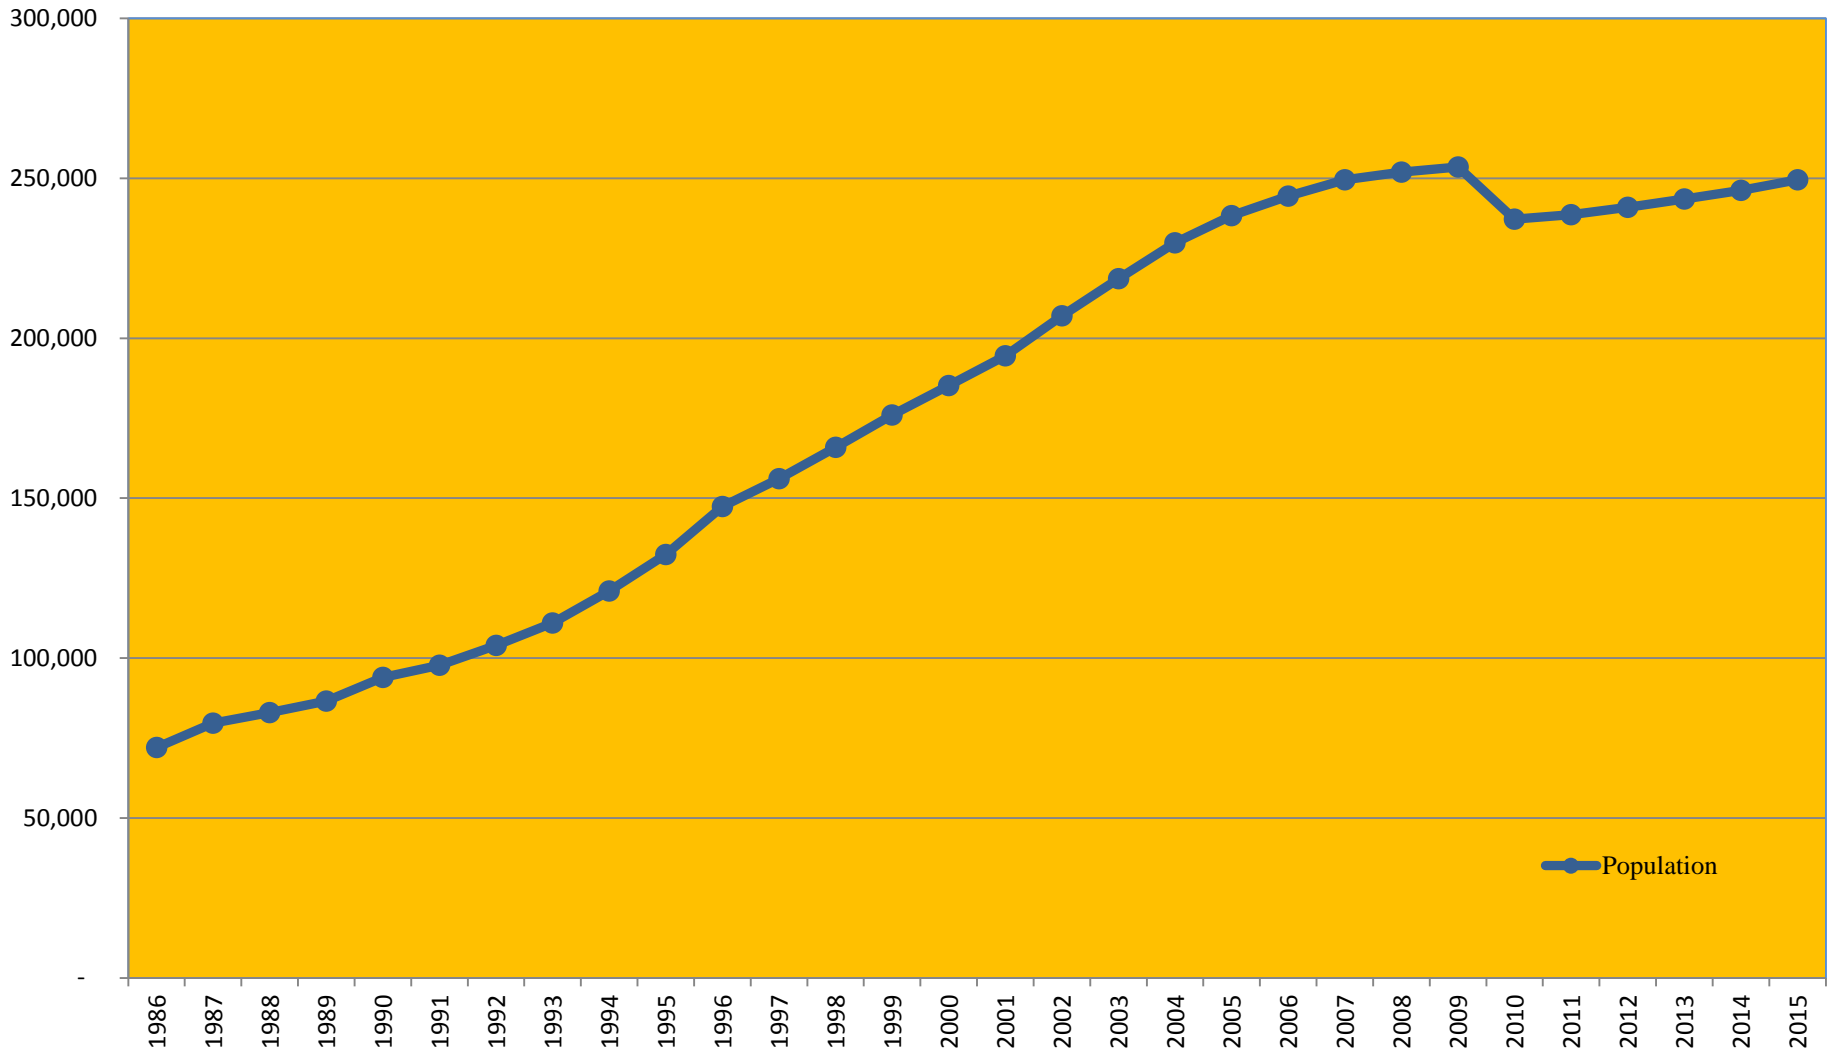

Chandler Police Department

2015 UCR Part I Crime Breakdown

Chandler Police Department

Uniform Crime Report Part I Crime Volume 1986 - 2015

Chandler Police Department

City of Chandler Estimated Population 1986 - 2015

Chandler Police Department

Uniform Crime Report Crime Rate 1986 - 2015